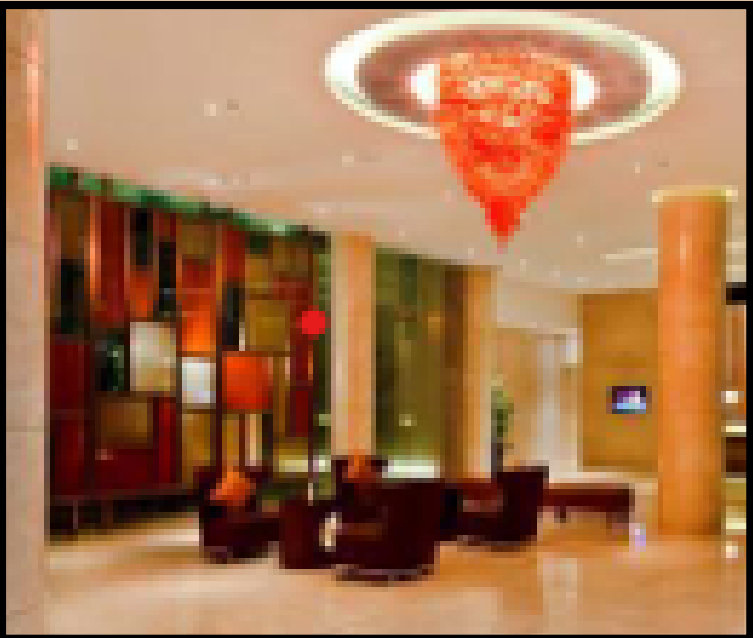

**COURTYARD MARRIOTT,
COCHIN, FOR LULU GROUP**