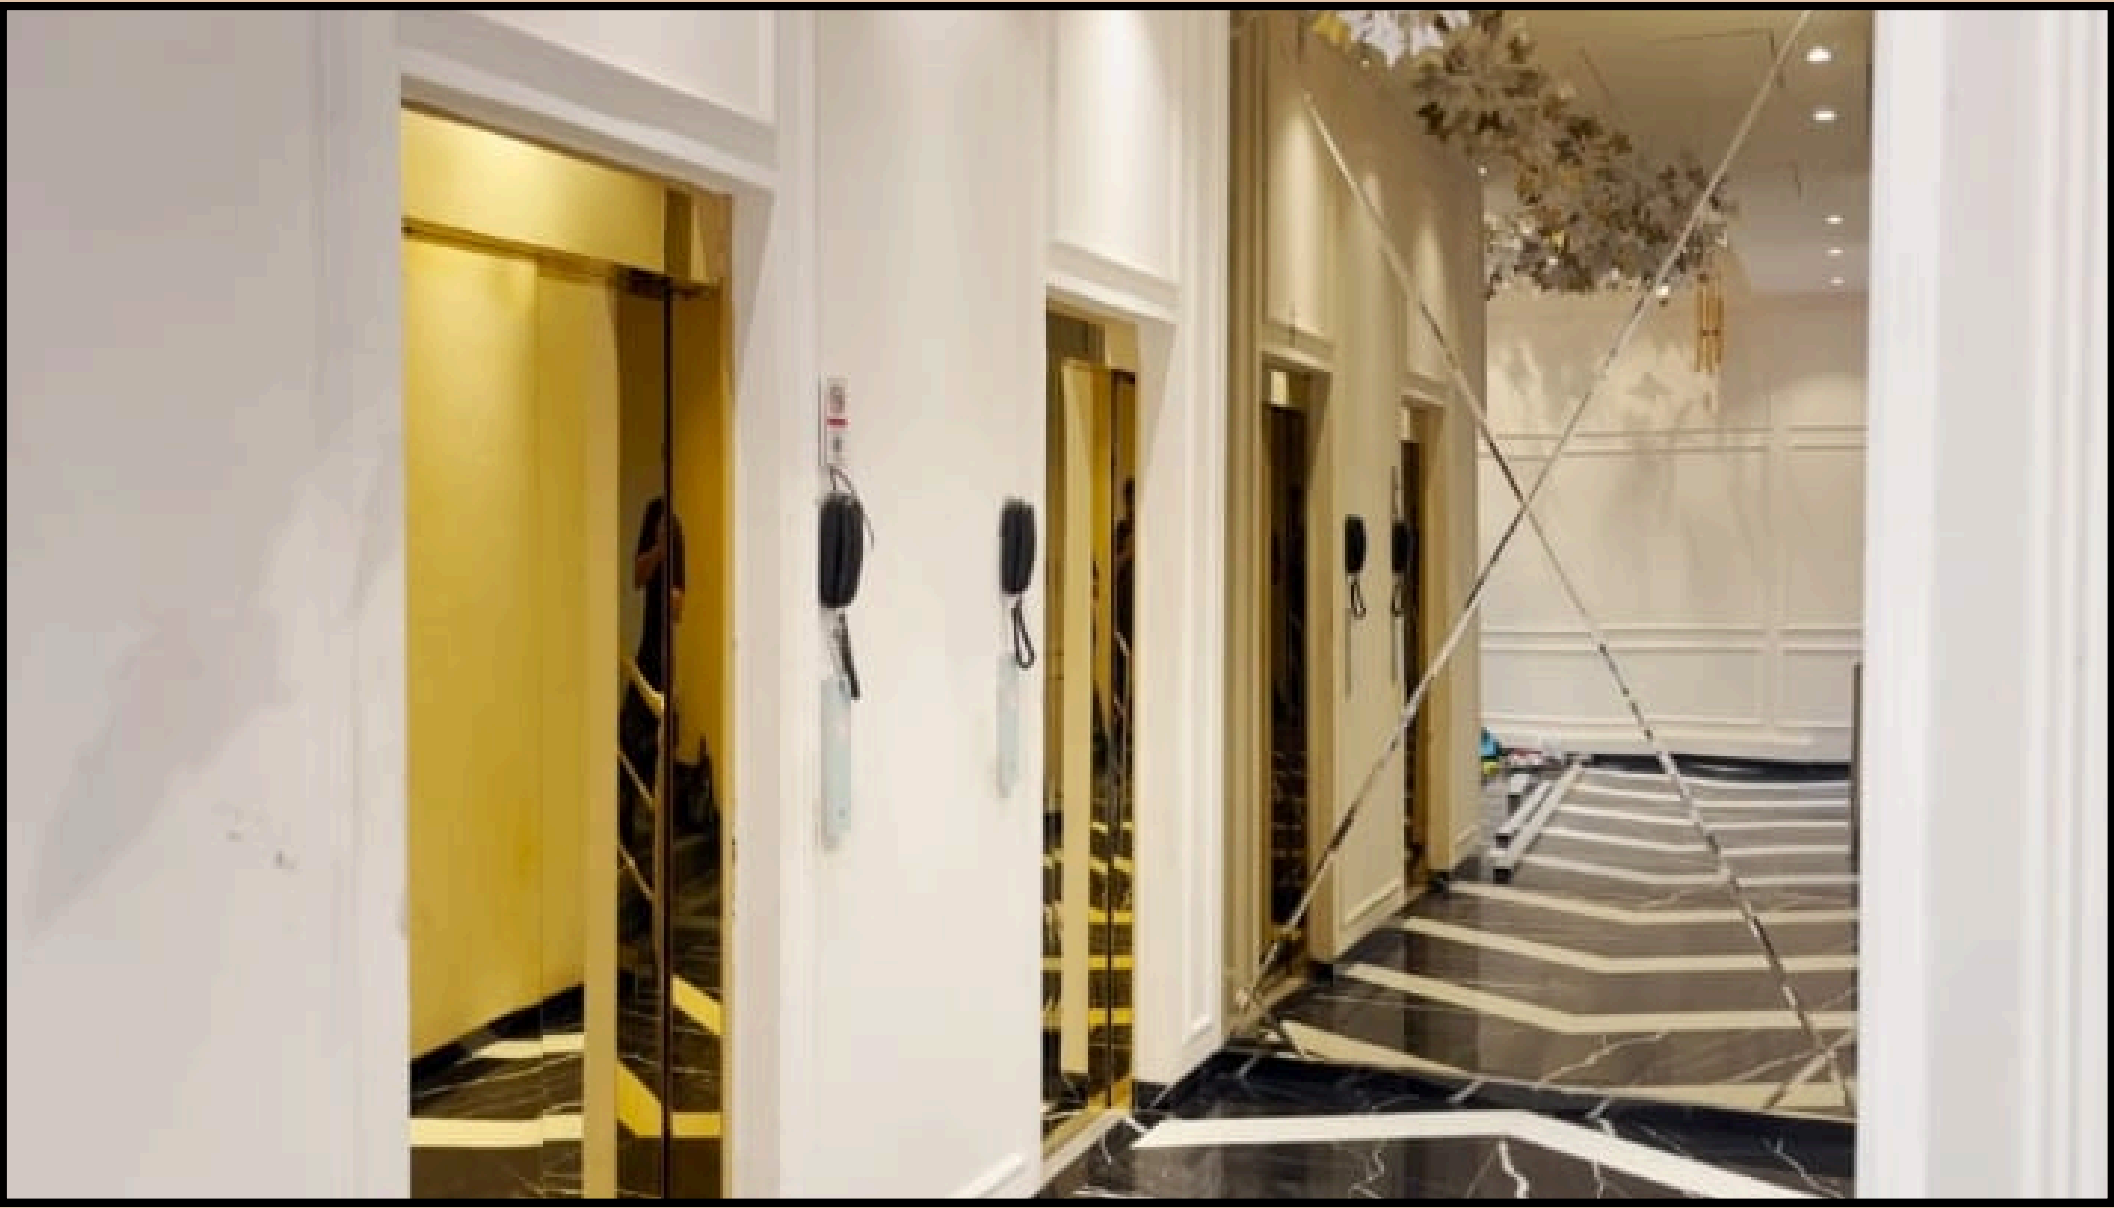

DEALING WITH A BOUTIQUE
STYLE LOBBY WE DEALT WITH
THE DESIGN