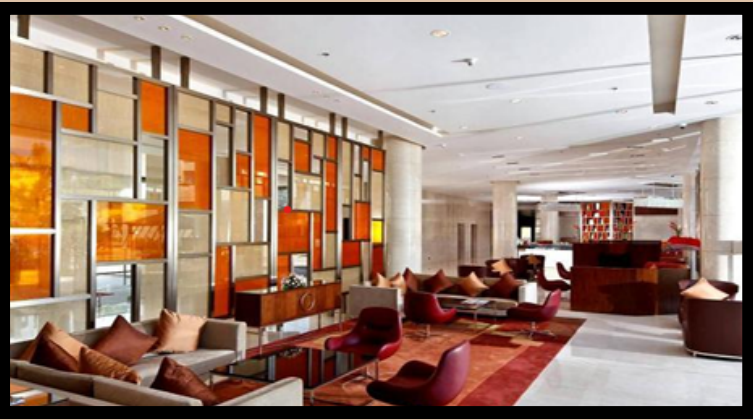

**COURTYARD MARRIOTT,
COCHIN, FOR LULU GROUP**